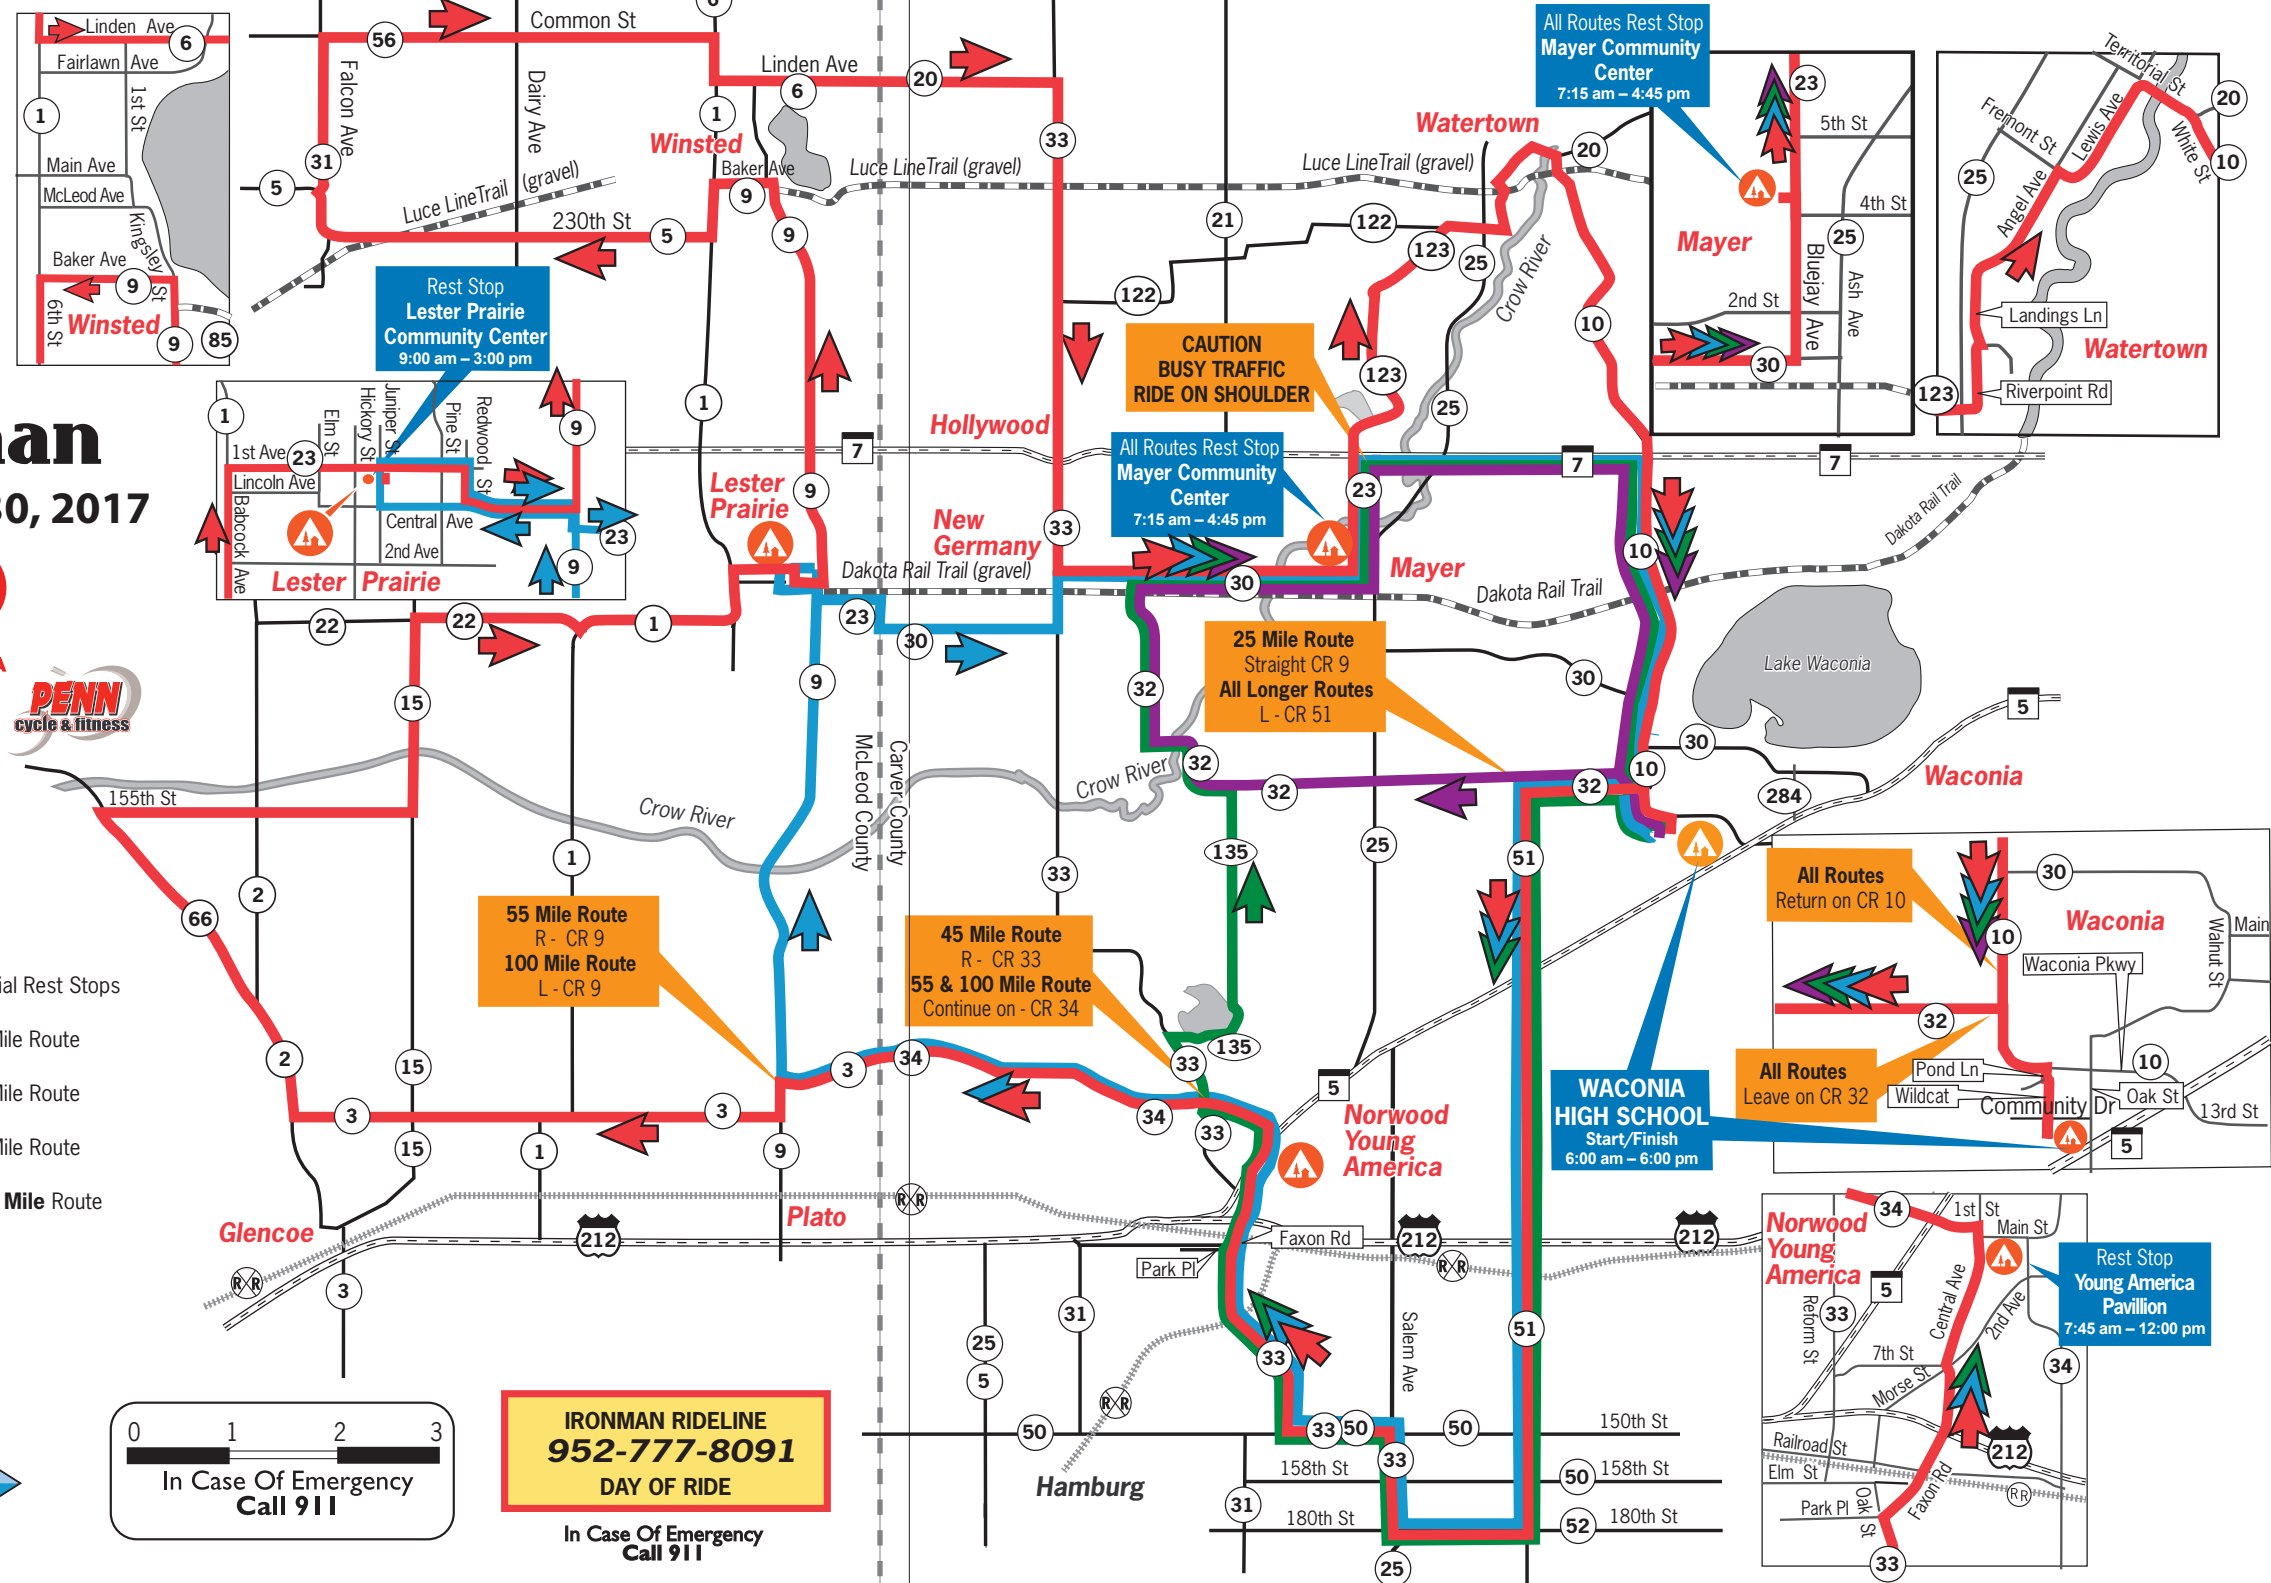

Ironman

Sunday, April 30, 2017

HI USA

- Official Rest Stops
- 25 Mile Route
- 45 Mile Route
- 55 Mile Route
- 100 Mile Route

OBEY TRAFFIC LAWS
SHARE THE ROAD
WEAR YOUR HELMET

IRONMAN RIDELINE
952-777-8091
DAY OF RIDE

In Case Of Emergency
Call 911

CAUTION
BUSY TRAFFIC
RIDE ON SHOULDER

25 Mile Route
Straight CR 9
All Longer Routes
L - CR 51

55 Mile Route
R - CR 9
100 Mile Route
L - CR 9

45 Mile Route
R - CR 33
55 & 100 Mile Route
Continue on - CR 34

**WACONIA
HIGH SCHOOL**
Start/Finish
6:00 am - 6:00 pm

Rest Stop
Young America
Pavillion
7:45 am - 12:00 pm

All Routes Rest Stop
Mayer Community
Center
7:15 am - 4:45 pm

All Routes Rest Stop
Mayer Community
Center
7:15 am - 4:45 pm

Rest Stop
Lester Prairie
Community Center
9:00 am - 3:00 pm