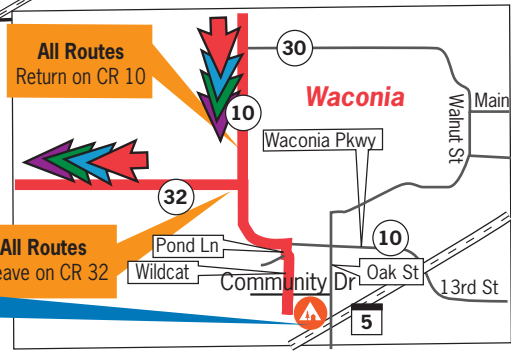

Ironman

Sunday, April 30, 2017

HI USA

- Official Rest Stops
- 25 Mile Route
- 45 Mile Route
- 55 Mile Route
- 100 Mile Route

OBEY TRAFFIC LAWS
SHARE THE ROAD
WEAR YOUR HELMET

IRONMAN RIDELINE
952-777-8091
DAY OF RIDE

In Case Of Emergency
Call 911

CAUTION
BUSY TRAFFIC
RIDE ON SHOULDER

25 Mile Route
Straight CR 9
All Longer Routes
L - CR 51

55 Mile Route
R - CR 9
100 Mile Route
L - CR 9

45 Mile Route
R - CR 33
55 & 100 Mile Route
Continue on - CR 34

**WACONIA
HIGH SCHOOL**
Start/Finish
6:00 am - 6:00 pm

Rest Stop
Young America
Pavillion
7:45 am - 12:00 pm

All Routes Rest Stop
Mayer Community
Center
7:15 am - 4:45 pm

All Routes Rest Stop
Mayer Community
Center
7:15 am - 4:45 pm

Rest Stop
Lester Prairie
Community Center
9:00 am - 3:00 pm