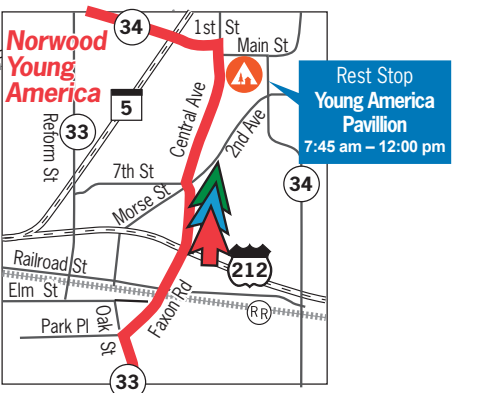

Ironman

Sunday, April 30, 2017

HI USA

- Official Rest Stops
- 25 Mile Route
- 45 Mile Route
- 55 Mile Route
- 100 Mile Route

OBEY TRAFFIC LAWS
SHARE THE ROAD
WEAR YOUR HELMET

IRONMAN RIDELINE
952-777-8091
DAY OF RIDE

In Case Of Emergency
Call 911

CAUTION
BUSY TRAFFIC
RIDE ON SHOULDER

25 Mile Route
Straight CR 9
All Longer Routes
L - CR 51

55 Mile Route
R - CR 9
100 Mile Route
L - CR 9

45 Mile Route
R - CR 33
55 & 100 Mile Route
Continue on - CR 34

**WACONIA
HIGH SCHOOL**
Start/Finish
6:00 am - 6:00 pm

Rest Stop
Young America
Pavillion
7:45 am - 12:00 pm

All Routes Rest Stop
Mayer Community
Center
7:15 am - 4:45 pm

All Routes Rest Stop
Mayer Community
Center
7:15 am - 4:45 pm

Rest Stop
Lester Prairie
Community Center
9:00 am - 3:00 pm