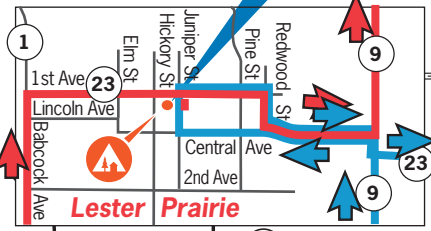

Ironman

Sunday, April 30, 2017

HI USA

- Official Rest Stops
- 25 Mile Route
- 45 Mile Route
- 55 Mile Route
- 100 Mile Route

OBEY TRAFFIC LAWS
SHARE THE ROAD
WEAR YOUR HELMET

IRONMAN RIDELINE
952-777-8091
DAY OF RIDE

In Case Of Emergency
Call 911

CAUTION
BUSY TRAFFIC
RIDE ON SHOULDER

25 Mile Route
Straight CR 9
All Longer Routes
L - CR 51

55 Mile Route
R - CR 9
100 Mile Route
L - CR 9

45 Mile Route
R - CR 33
55 & 100 Mile Route
Continue on - CR 34

**WACONIA
HIGH SCHOOL**
Start/Finish
6:00 am - 6:00 pm

Rest Stop
Young America
Pavillion
7:45 am - 12:00 pm

All Routes Rest Stop
Mayer Community
Center
7:15 am - 4:45 pm

All Routes Rest Stop
Mayer Community
Center
7:15 am - 4:45 pm

Rest Stop
Lester Prairie
Community Center
9:00 am - 3:00 pm